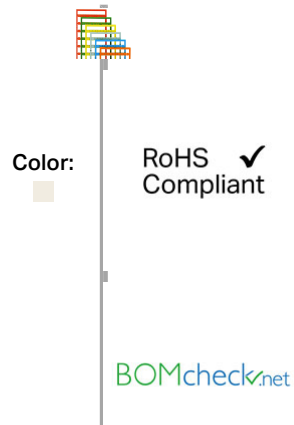

Data sheet | Item number: 248-504/000-024

Mini-WSB marking card; as card; MARKED; 21 ... 30 (10x); not stretchable;

Horizontal marking; snap-on type

248-504/000-024

Data

Technical Data

Color	white
Marking	21 ... 30 (10x)
Printing direction	Horizontal marking
Color of marking	black
Marking type	Digits
Konfektionierung	10 strips with 10 markers per card
Marker width	5 mm
Fire load	0.201 MJ